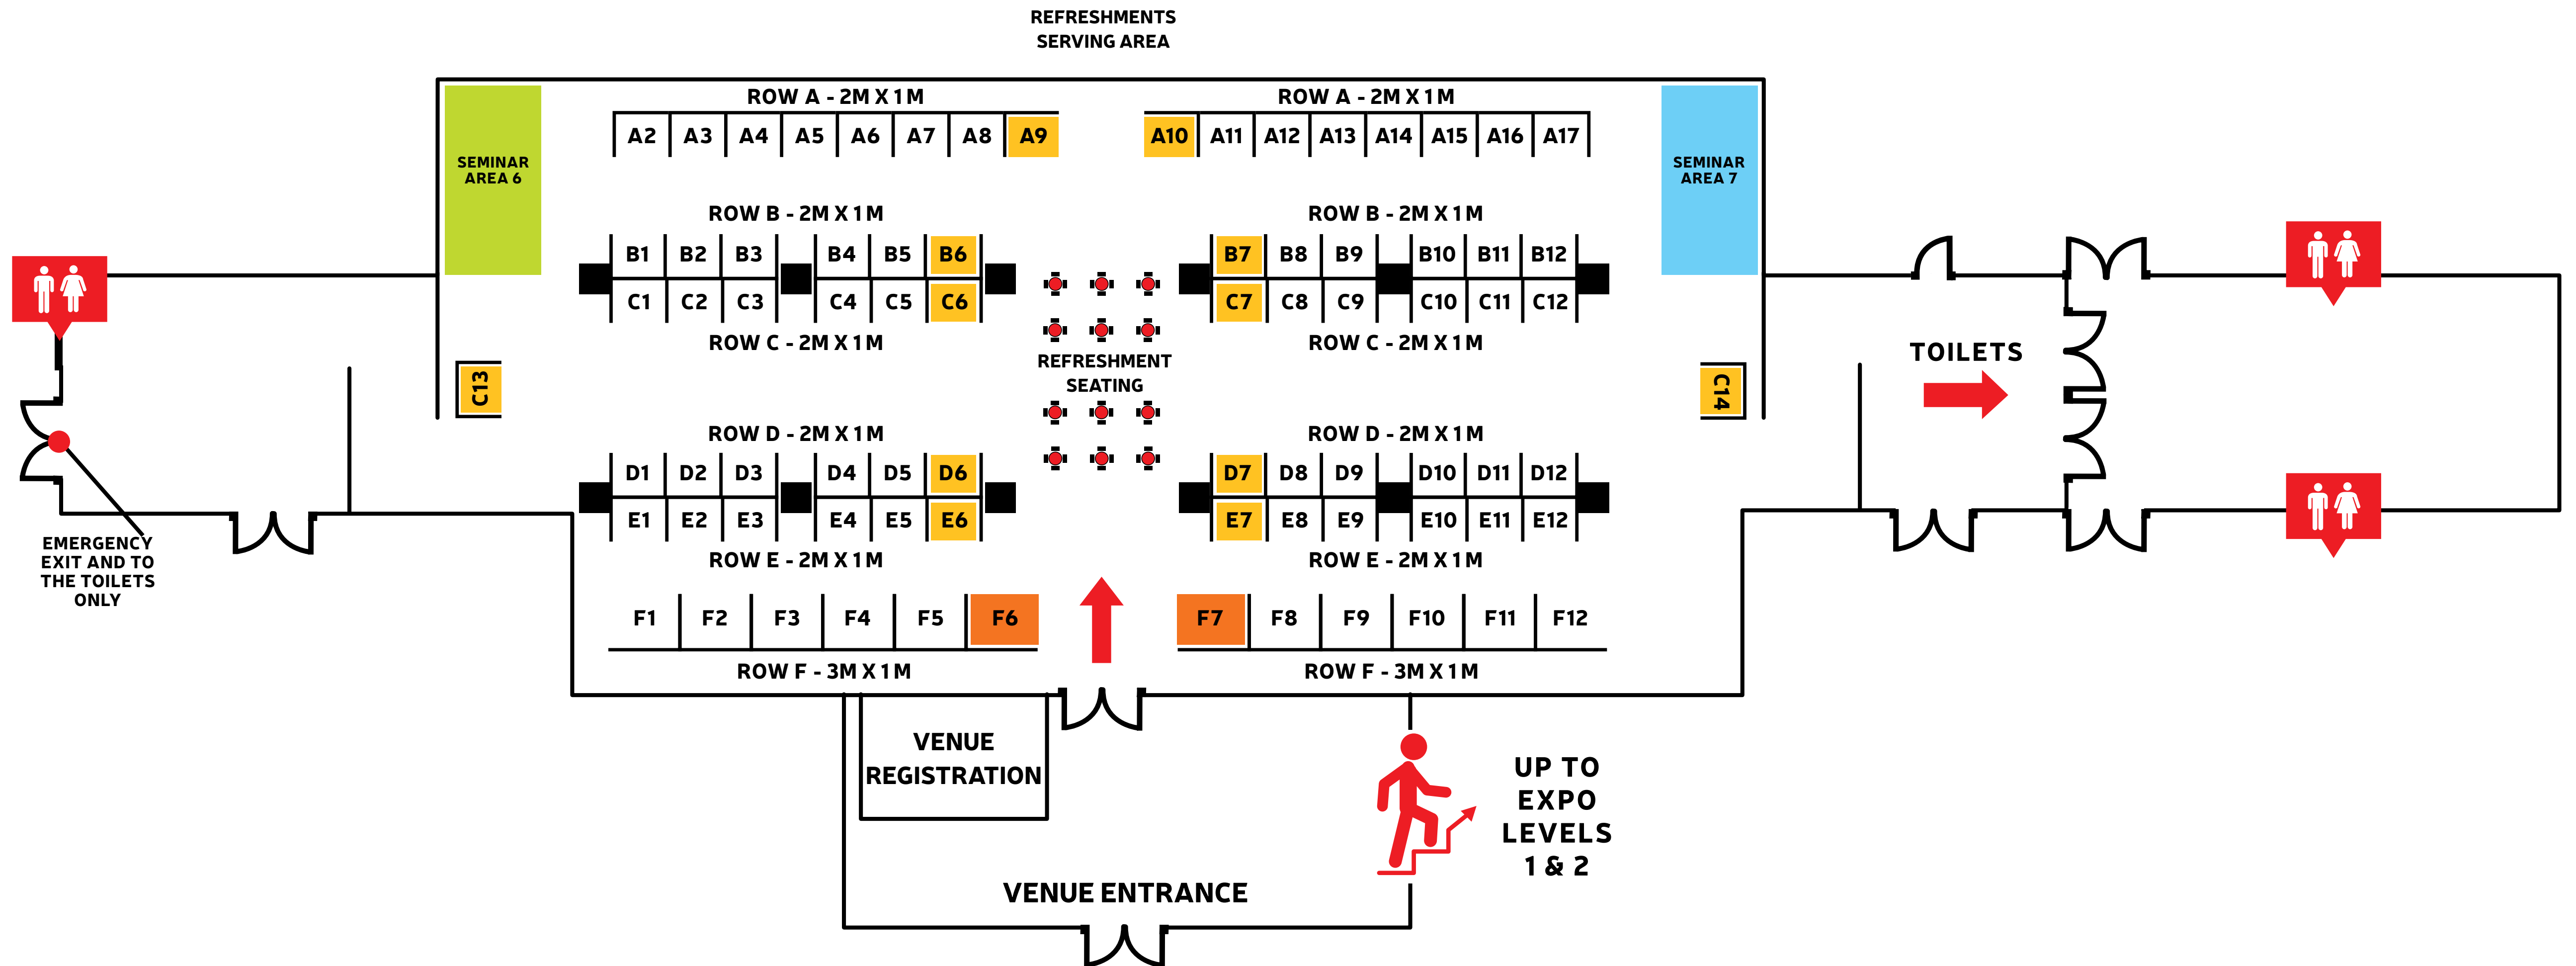

# GROUND FLOOR CONCOURSE

ROW A-E 2M X 1M SHELL STANDS (STANDARD): £150 + VAT

2M x 1M SHELL STANDS (PREMIUM): £200 + VAT

ROW F 3M x 1M SHELL STANDS (STANDARD): £200 + VAT

3M x 1M SHELL STANDS (PREMIUM): £300 + VAT